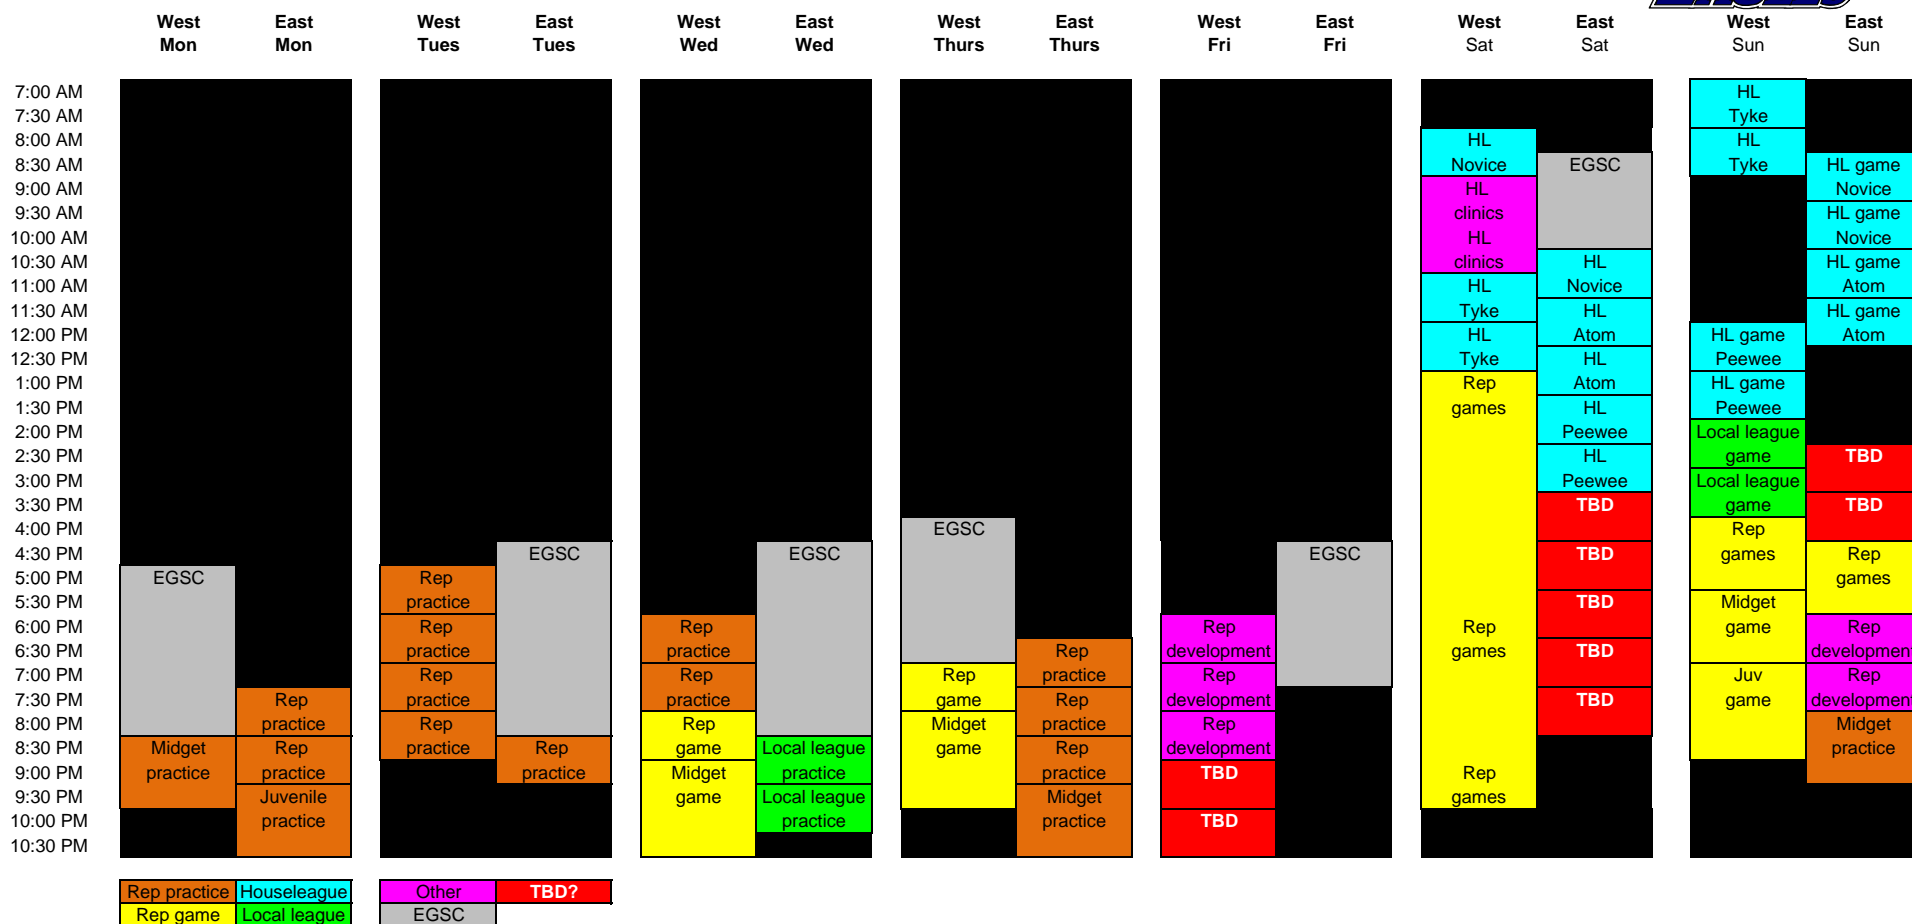

EGMHA - 2011/2012 Draft Ice allocation

Important notes:

Allocation of ice between EGMHA and EGSC by the Town has not been 100% finalized

A change in the number of local league teams (Bantam + Midget) could change the schedule

A change in the number of house league teams (Novice/Atom/Peewee) could change the weekend schedule

EGSC = East Gwillimbury skating club

Blacked out areas indicate ice times rented by other user groups within EG